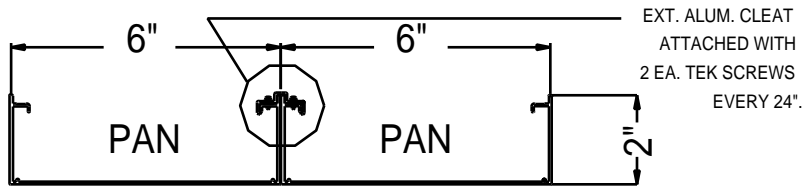

6" X 3" .075 EXTRUDED ALUMINUM "LONG SPAN DECK"

6" X 2" .062 EXTRUDED ALUMINUM "FLUSH DECK "

6" X 3" .062 EXTRUDED ALUMINUM "ECONO DECK"

ROLLFORMED ALUMINUM FLATPAN

ROLLFORMED ALUMINUM W-PAN

EXTRUDED ALUMINUM DECKING