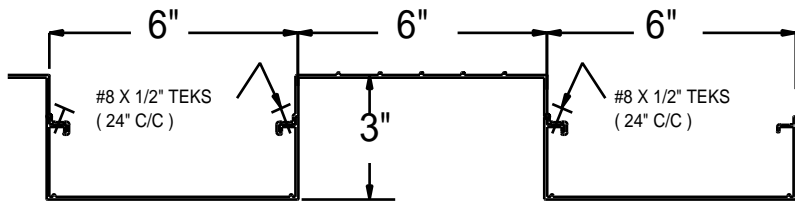

6" X 3" .075 EXTRUDED ALUMINUM "LONG SPAN DECK"

6" X 2" .062 EXTRUDED ALUMINUM "FLUSH DECK "

6" X 3" .062 EXTRUDED ALUMINUM "ECONO DECK"

ROLLFORMED ALUMINUM FLATPAN

ROLLFORMED ALUMINUM W-PAN

EXTRUDED ALUMINUM DECKING