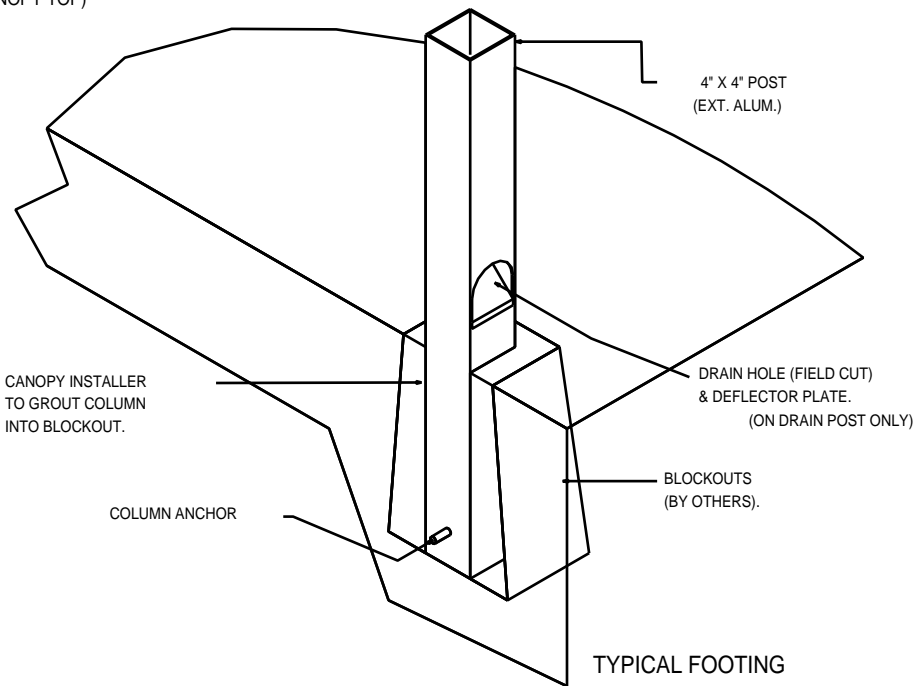

**TYPICAL ASSEMBLY**  
(CANOPY TOP)

**DECK ASSEMBLY**

(.075 EXTRUDED ALUMINUM DECK)