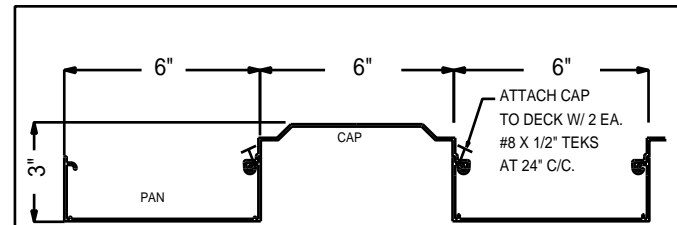

**TYPICAL ASSEMBLY**  
(CANOPY TOP)

**DECK ASSEMBLY**

(.075 EXTRUDED ALUMINUM DECK)